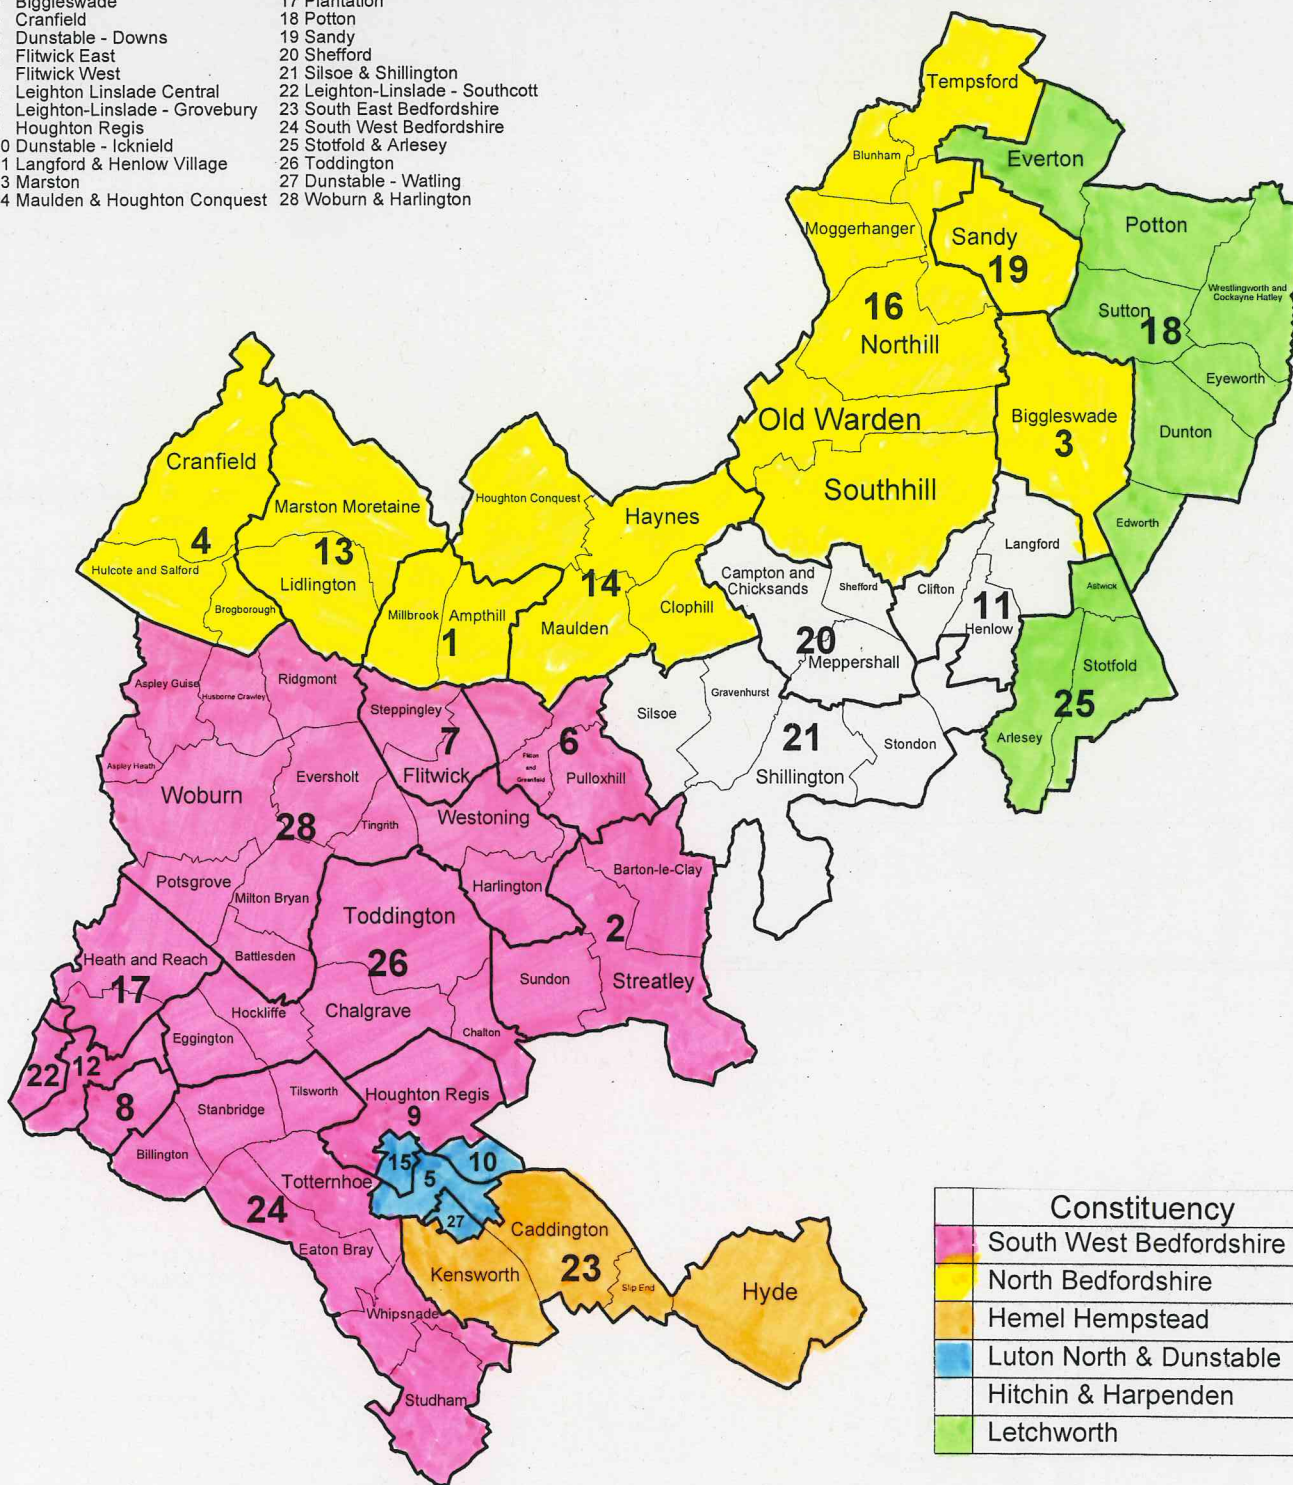

Key to Wards

- | | |
|---------------------------------|----------------------------------|
| 1 Ampthill | 15 Dunstable - Northfields |
| 2 Barton | 16 Northill & Blunham |
| 3 Biggleswade | 17 Plantation |
| 4 Cranfield | 18 Potton |
| 5 Dunstable - Downs | 19 Sandy |
| 6 Flitwick East | 20 Shefford |
| 7 Flitwick West | 21 Silsoe & Shillington |
| 8 Leighton Linslade Central | 22 Leighton-Linslade - Southcott |
| 8 Leighton-Linslade - Grovebury | 23 South East Bedfordshire |
| 9 Houghton Regis | 24 South West Bedfordshire |
| 10 Dunstable - Icknield | 25 Stotfold & Arlesey |
| 11 Langford & Henlow Village | 26 Toddington |
| 13 Marston | 27 Dunstable - Watling |
| 14 Maulden & Houghton Conquest | 28 Woburn & Harlington |

Constituency	
	South West Bedfordshire
	North Bedfordshire
	Hemel Hempstead
	Luton North & Dunstable
	Hitchin & Harpenden
	Letchworth

Date: 28 September 2011

Scale 1:150000

Central Bedfordshire Ward and Parish Boundaries
Pre May 2011

© Crown Copyright and database right. 2011
Ordnance Survey 100049029.
Central Bedfordshire Council.
Cities Revealed aerial photography copyright
The GeoInformation Group, 2010